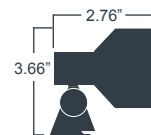

High-end quality fixtures your customers will love, at a price point you will appreciate.

superbrightleds.com

LED Landscape Fixtures Spot / Flood

superbrightleds.com

\$45.95

\$39.95

\$34.95

Name	G-LUX 8 Watt LED Spot Light	G-LUX 6 Watt LED Spot Light	G-LUX 3 Watt LED Spot Light
Part #	GLUX-CW8W-S30 (30°)	GLUX-CW6W-S40 (40°) GLUX-WW6W-S40 (40°)	GLUX-CW3W-S30 (30°) GLUX-WW3W-S30 (30°)
Housing / Finish	Cast Brass / Nickel Plated	Cast Brass / Nickel Plated	Cast Brass / Nickel Plated
Light Source	4 CREE LEDs, 5200K Cool White (CW) 72 CRI	3 CREE LEDs, 3000K Warm White (WW) 82 CRI, or 5200K Cool White (CW) 72 CRI	3 CREE LEDs, 3000K Warm White (WW) 84 CRI, or 5200K Cool White (CW) 71 CRI
Lumens	490 Cool White (CW)	390 Cool White (CW) 300 Warm White (WW)	180 Cool White (CW) 140 Warm White (WW)
Power Usage @ 12V AC	13W	7.8W (CW) 7.3W (WW)	3.3W
Operating Voltage Range	12V AC/DC	12V AC/DC	12V AC/DC
Wiring	59" with G-LUX connector	58" with G-LUX connector	58" with G-LUX connector
Included Mounting Accessories	n/a (see accessories)	n/a (see accessories)	n/a (see accessories)
Water Resistance	IP68 Immersible / Waterproof	IP68 Immersible / Waterproof	IP68 Immersible / Waterproof
Weight	14.9 oz.	10.1 oz.	6.8 oz.