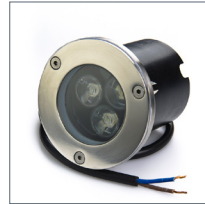

Well & Pond Lights