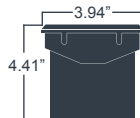

$9.95

Name	G-LUX 8 Watt LED Up Light	G-LUX 1 Watt LED Up Light	G-LUX .3 Watt LED Up Light
Part #	GLUX-CW8W-U30 (30°)	GLUX-WW1W-U120(120°) GLUX-CW1W-U120 (120°)	GLUX-WW03W-U120 (120°) GLUX-CW03W-U120 (120°)
Housing / Finish	Aluminum & Stainless Steel / Natural	Aluminum & Stainless Steel / Natural	Aluminum & Stainless Steel / Natural
Light Source	4 CREE LEDs, 5200K Cool White (CW) 81 CRI	1 CREE LEDs, 3000K Warm White (WW) 82 CRI, 5200K Cool White (CW) 72 CRI	1 5050SMD LEDs, 3000K Warm White (WW) 82 CRI, 5200K Cool White (CW) 72 CRI
Lumens	100 Cool White (CW)	25 Warm White (WW) 30 Cool White (CW)	5
Power Usage @ 12V AC	13W	1.5W	.4W
Operating Voltage Range	12V AC/DC	12V AC/DC	12V AC/DC
Wiring	59" with G-LUX connector	72" with G-LUX connector	72" with G-LUX connector
Included Mounting Accessories	Plastic Sleeve	Plastic Sleeve	n/a
Water Resistance	IP68 Immersible / Waterproof	IP68 Immersible / Waterproof	IP68 Immersible / Waterproof
Weight	2 lbs 7 oz.	2.9 oz.	1 oz.