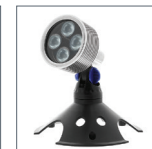

Weighted Base
GLUX-WB