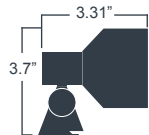

High-end quality fixtures your customers will love, at a price point you will appreciate.

superbrightleds.com

LED Landscape Fixtures Spot / Flood

superbrightleds.com

\$45.95

\$39.95

\$34.95

Name	G-LUX 8 Watt LED Spot Light	G-LUX 6 Watt LED Spot Light	G-LUX 3 Watt LED Spot Light
Part #	GLUX-CW8W-S30 (30°)	GLUX-CW6W-S40 (40°) GLUX-WW6W-S40 (40°)	GLUX-CW3W-S30 (30°) GLUX-WW3W-S30 (30°)
Housing / Finish	Cast Brass / Nickel Plated	Cast Brass / Nickel Plated	Cast Brass / Nickel Plated
Light Source	4 CREE LEDs, 5200K Cool White (CW) 72 CRI	3 CREE LEDs, 3000K Warm White (WW) 82 CRI, or 5200K Cool White (CW) 72 CRI	3 CREE LEDs, 3000K Warm White (WW) 84 CRI, or 5200K Cool White (CW) 71 CRI
Lumens	490 Cool White (CW)	390 Cool White (CW) 300 Warm White (WW)	180 Cool White (CW) 140 Warm White (WW)
Power Usage @ 12V AC	13W	7.8W (CW) 7.3W (WW)	3.3W
Operating Voltage Range	12V AC/DC	12V AC/DC	12V AC/DC
Wiring	59" with G-LUX connector	58" with G-LUX connector	58" with G-LUX connector
Included Mounting Accessories	n/a (see accessories)	n/a (see accessories)	n/a (see accessories)
Water Resistance	IP68 Immersible / Waterproof	IP68 Immersible / Waterproof	IP68 Immersible / Waterproof
Weight	14.9 oz.	10.1 oz.	6.8 oz.