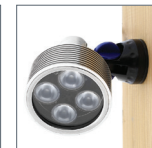

LED Landscape Fixtures Spot / Flood

\$29.95

\$9.95 (Remote sold separately)

\$45.95

Name	G-LUX 1 Watt LED Flood Light	G-LUX 6 Watt RGB LED Spot Light
Part #	GLUX-CW1W-S60 (60°) GLUX-WW1W-S60 (60°)	GLUX-RGB6W-S40 (40°) GLUX-MCL (Remote)
Housing / Finish	Cast Brass / Nickel Plated	Cast Brass / Nickel Plated
Light Source	1 CREE LED, 3000K Warm White (WW) 84 CRI, or 6500K Cool White (CW) 90 CRI	3 CREE LEDs, 3000K, 83 CRI
Lumens	100 Cool White (CW) 40 Warm White (WW)	200
Power Usage @ 12V AC	1.5W	5.5W
Operating Voltage Range	12V AC/DC	12V AC/DC
Wiring	58" with G-LUX connector	58" with G-LUX connector
Included Mounting Accessories	n/a (see accessories)	n/a (see accessories)
Water Resistance	IP68 Immersible / Waterproof	IP68 Immersible / Waterproof
Weight	5 oz.	10 oz.

Easy Integration

G-LUX products can be integrated into existing 12 volt systems using the G-LUX Pig Tail Cable (GLUX-PT)

G-LUX Spot & Flood Fixture Mounting Options

Ground Stake
GLUX-GS

Weighted Base
GLUX-WB

Mounting Base
GLUX-MB

Tube Bracket
GLUX-TB

Wall Mount
GLUX-WM

Extension Tube
GLUX-ET

LED Landscape Fixtures Spot / Flood

superbrightleds.com

\$29.95

\$24.95