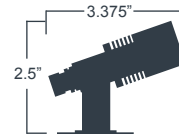

Name	G-LUX 6 Watt LED Spot Light	G-LUX 3 Watt LED Spot Light
Part #	GLUX-x6W-SVB (15° 30° & 60°)	GLUX-x3W-SVB (15° 30° & 60°)
Housing / Finish	Cast Aluminum / Brown Powder Coated	Cast Aluminum / Brown Powder Coated
Light Source	1 CREE LED, 3000K Warm White	1 CREE LED, 3000K Warm White
Lumens	385	174
Power Usage @ 12V AC	5W	3W
Operating Voltage Range	12V AC/DC	12V AC/DC
Wiring	59" with G-LUX connector	59" with G-LUX connector
Included Accessories	Mounting Base, Ground Stake, Glare Shield, 2 Interchangeable Lenses	Mounting Base, Ground Stake, Glare Shield, 3 Interchangeable Lenses
Water Resistance	IP68 Immersible / Waterproof	IP68 Immersible / Waterproof
Weight	5.4 oz.	4 oz.