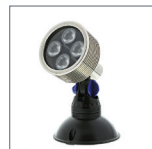

LED Landscape Fixtures Spot / Flood

\$29.95

\$9.95 (Remote sold separately)

\$45.95

Name	G-LUX 1 Watt LED Flood Light	G-LUX 6 Watt RGB LED Spot Light
Part #	GLUX-CW1W-S60 (60°) GLUX-WW1W-S60 (60°)	GLUX-RGB6W-S40 (40°) GLUX-MCL (Remote)
Housing / Finish	Cast Brass / Nickel Plated	Cast Brass / Nickel Plated
Light Source	1 CREE LED, 3000K Warm White (WW) 84 CRI, or 6500K Cool White (CW) 90 CRI	3 CREE LEDs, 3000K, 83 CRI
Lumens	100 Cool White (CW) 40 Warm White (WW)	200
Power Usage @ 12V AC	1.5W	5.5W
Operating Voltage Range	12V AC/DC	12V AC/DC
Wiring	58" with G-LUX connector	58" with G-LUX connector
Included Mounting Accessories	n/a (see accessories)	n/a (see accessories)
Water Resistance	IP68 Immersible / Waterproof	IP68 Immersible / Waterproof
Weight	5 oz.	10 oz.

Easy Integration

G-LUX products can be integrated into existing 12 volt systems using the G-LUX Pig Tail Cable (GLUX-PT)

G-LUX Spot & Flood Fixture Mounting Options

Ground Stake
GLUX-GS

Weighted Base
GLUX-WB

Mounting Base
GLUX-MB

Tube Bracket
GLUX-TB

Wall Mount
GLUX-WM

Extension Tube
GLUX-ET

LED Landscape Fixtures Spot / Flood

superbrightleds.com

\$29.95

\$24.95

Name	G-LUX 6 Watt LED Spot Light	G-LUX 3 Watt LED Spot Light
Part #	GLUX-x6W-SVB (15° 30° & 60°)	GLUX-x3W-SVB (15° 30° & 60°)
Housing / Finish	Cast Aluminum / Brown Powder Coated	Cast Aluminum / Brown Powder Coated
Light Source	1 CREE LED, 3000K Warm White	1 CREE LED, 3000K Warm White
Lumens	385	174
Power Usage @ 12V AC	5W	3W
Operating Voltage Range	12V AC/DC	12V AC/DC
Wiring	59" with G-LUX connector	59" with G-LUX connector
Included Accessories	Mounting Base, Ground Stake, Glare Shield, 2 Interchangeable Lenses	Mounting Base, Ground Stake, Glare Shield, 3 Interchangeable Lenses
Water Resistance	IP68 Immersible / Waterproof	IP68 Immersible / Waterproof
Weight	5.4 oz.	4 oz.