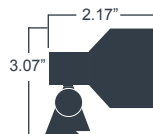

High-end quality fixtures your customers will love, at a price point you will appreciate.

superbrightleds.com

LED Landscape Fixtures Spot / Flood

superbrightleds.com

\$45.95

\$39.95

\$34.95

Name	G-LUX 8 Watt LED Spot Light	G-LUX 6 Watt LED Spot Light	G-LUX 3 Watt LED Spot Light
Part #	GLUX-CW8W-S30 (30°)	GLUX-CW6W-S40 (40°) GLUX-WW6W-S40 (40°)	GLUX-CW3W-S30 (30°) GLUX-WW3W-S30 (30°)
Housing / Finish	Cast Brass / Nickel Plated	Cast Brass / Nickel Plated	Cast Brass / Nickel Plated
Light Source	4 CREE LEDs, 5200K Cool White (CW) 72 CRI	3 CREE LEDs, 3000K Warm White (WW) 82 CRI, or 5200K Cool White (CW) 72 CRI	3 CREE LEDs, 3000K Warm White (WW) 84 CRI, or 5200K Cool White (CW) 71 CRI
Lumens	490 Cool White (CW)	390 Cool White (CW) 300 Warm White (WW)	180 Cool White (CW) 140 Warm White (WW)
Power Usage @ 12V AC	13W	7.8W (CW) 7.3W (WW)	3.3W
Operating Voltage Range	12V AC/DC	12V AC/DC	12V AC/DC
Wiring	59" with G-LUX connector	58" with G-LUX connector	58" with G-LUX connector
Included Mounting Accessories	n/a (see accessories)	n/a (see accessories)	n/a (see accessories)
Water Resistance	IP68 Immersible / Waterproof	IP68 Immersible / Waterproof	IP68 Immersible / Waterproof
Weight	14.9 oz.	10.1 oz.	6.8 oz.

LED Landscape Fixtures Spot / Flood

\$29.95

\$9.95 (Remote sold separately)

\$45.95

Name	G-LUX 1 Watt LED Flood Light	G-LUX 6 Watt RGB LED Spot Light
Part #	GLUX-CW1W-S60 (60°) GLUX-WW1W-S60 (60°)	GLUX-RGB6W-S40 (40°) GLUX-MCL (Remote)
Housing / Finish	Cast Brass / Nickel Plated	Cast Brass / Nickel Plated
Light Source	1 CREE LED, 3000K Warm White (WW) 84 CRI, or 6500K Cool White (CW) 90 CRI	3 CREE LEDs, 3000K, 83 CRI
Lumens	100 Cool White (CW) 40 Warm White (WW)	200
Power Usage @ 12V AC	1.5W	5.5W
Operating Voltage Range	12V AC/DC	12V AC/DC
Wiring	58" with G-LUX connector	58" with G-LUX connector
Included Mounting Accessories	n/a (see accessories)	n/a (see accessories)
Water Resistance	IP68 Immersible / Waterproof	IP68 Immersible / Waterproof
Weight	5 oz.	10 oz.