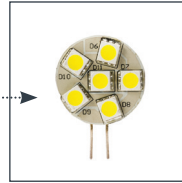

Landscape Fixture LED Replacement Bulbs

Super Bright LEDs provides a wide selection of direct LED replacement bulbs for most common Incandescent and Halogen bulbs and fixtures. Energy efficient LEDs generally last 25,000 hours with common use, which means you never have to replace a bulb again! Visit our website to see our entire selection. In addition to the obvious power savings (generally 10-20% of standard bulb power consumption) other benefits include savings on power supply and wire size reductions.

LED JC