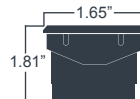

$9.95

Name	G-LUX 8 Watt LED Up Light	G-LUX 1 Watt LED Up Light	G-LUX .3 Watt LED Up Light
Part #	GLUX-CW8W-U30 (30°)	GLUX-WW1W-U120(120°) GLUX-CW1W-U120 (120°)	GLUX-WW03W-U120 (120°) GLUX-CW03W-U120 (120°)
Housing / Finish	Aluminum & Stainless Steel / Natural	Aluminum & Stainless Steel / Natural	Aluminum & Stainless Steel / Natural
Light Source	4 CREE LEDs, 5200K Cool White (CW) 81 CRI	1 CREE LEDs, 3000K Warm White (WW) 82 CRI, 5200K Cool White (CW) 72 CRI	1 5050SMD LEDs, 3000K Warm White (WW) 82 CRI, 5200K Cool White (CW) 72 CRI
Lumens	100 Cool White (CW)	25 Warm White (WW) 30 Cool White (CW)	5
Power Usage @ 12V AC	13W	1.5W	.4W
Operating Voltage Range	12V AC/DC	12V AC/DC	12V AC/DC
Wiring	59" with G-LUX connector	72" with G-LUX connector	72" with G-LUX connector
Included Mounting Accessories	Plastic Sleeve	Plastic Sleeve	n/a
Water Resistance	IP68 Immersible / Waterproof	IP68 Immersible / Waterproof	IP68 Immersible / Waterproof
Weight	2 lbs 7 oz.	2.9 oz.	1 oz.