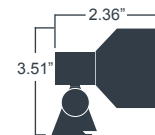

High-end quality fixtures your customers will love, at a price point you will appreciate.

superbrightleds.com

LED Landscape Fixtures Spot / Flood

superbrightleds.com

\$45.95

\$39.95

\$34.95

Name	G-LUX 8 Watt LED Spot Light	G-LUX 6 Watt LED Spot Light	G-LUX 3 Watt LED Spot Light
Part #	GLUX-CW8W-S30 (30°)	GLUX-CW6W-S40 (40°) GLUX-WW6W-S40 (40°)	GLUX-CW3W-S30 (30°) GLUX-WW3W-S30 (30°)
Housing / Finish	Cast Brass / Nickel Plated	Cast Brass / Nickel Plated	Cast Brass / Nickel Plated
Light Source	4 CREE LEDs, 5200K Cool White (CW) 72 CRI	3 CREE LEDs, 3000K Warm White (WW) 82 CRI, or 5200K Cool White (CW) 72 CRI	3 CREE LEDs, 3000K Warm White (WW) 84 CRI, or 5200K Cool White (CW) 71 CRI
Lumens	490 Cool White (CW)	390 Cool White (CW) 300 Warm White (WW)	180 Cool White (CW) 140 Warm White (WW)
Power Usage @ 12V AC	13W	7.8W (CW) 7.3W (WW)	3.3W
Operating Voltage Range	12V AC/DC	12V AC/DC	12V AC/DC
Wiring	59" with G-LUX connector	58" with G-LUX connector	58" with G-LUX connector
Included Mounting Accessories	n/a (see accessories)	n/a (see accessories)	n/a (see accessories)
Water Resistance	IP68 Immersible / Waterproof	IP68 Immersible / Waterproof	IP68 Immersible / Waterproof
Weight	14.9 oz.	10.1 oz.	6.8 oz.