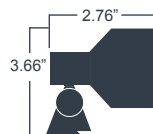

Easy Integration

G-LUX products can be integrated into existing 12 volt systems using the G-LUX Pig Tail Cable (GLUX-PT)