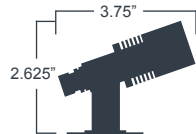

Name	G-LUX 6 Watt LED Spot Light	G-LUX 3 Watt LED Spot Light
Part #	GLUX-x6W-SVB (15° 30° & 60°)	GLUX-x3W-SVB (15° 30° & 60°)
Housing / Finish	Cast Aluminum / Brown Powder Coated	Cast Aluminum / Brown Powder Coated
Light Source	1 CREE LED, 3000K Warm White	1 CREE LED, 3000K Warm White
Lumens	385	174
Power Usage @ 12V AC	5W	3W
Operating Voltage Range	12V AC/DC	12V AC/DC
Wiring	59" with G-LUX connector	59" with G-LUX connector
Included Accessories	Mounting Base, Ground Stake, Glare Shield, 2 Interchangeable Lenses	Mounting Base, Ground Stake, Glare Shield, 3 Interchangeable Lenses
Water Resistance	IP68 Immersible / Waterproof	IP68 Immersible / Waterproof
Weight	5.4 oz.	4 oz.