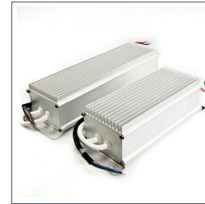

Power Supplies

fixtures feature: