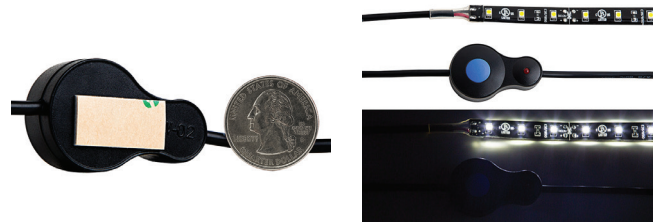

Single Color Outdoor Weatherproof LED Flexible Light Strip with Push Button Switch

Part Number: WFLS-NWx-SWBK

Features

Features **3528SMD** high powered LEDs delivering up to 324 lumens

Weatherproof IP66, 12 VDC operating voltage

Available in 1 meter or 1.5 meter strip length

LED Light Strip features **adhesive backing** & **cuttable 3-LED segments** for easy installation

180° optics improve visibility with wider area illumination

Applications include back lighting, task lighting, cove lighting, retail, sign illumination, under cabinet, display case, accent decor, and automotive accents

Standards and Certifications

Accessories

Remote Dimmers & Switches

Strip Interconnects

Mounting Hardware & Extrusions

Power Supplies

General Product Specifications

Beam Angle	120 Degree	Total Power Consumption	3.5 Watts
LED Type	3528 SMD	Type	Flexible Light Strip Kit
Voltage	9~14.8 VDC	Color Temperature	4500K
LEDs Per Segment	3	Color	Natural White
Lumens (Max)	324	Current Draw	290mA
Water Resistance	Weatherproof IP66	Life Span	≥30,000 Hrs
Polarized	Yes	Strip Width	10.15mm
Wire Length	19 inch	Strip Finish	Black
Efficacy	61 lm/w	Strip Length	1 meter / 1.5 meter