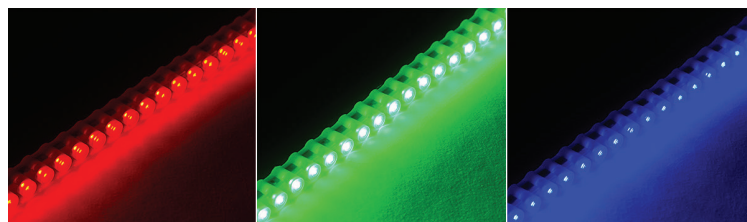

Single Color Outdoor Waterproof LED Flexible Light Strip

Part Number: WFLB-x96

Features

Features **5mm** wide view high powered LEDs delivering up to 269 lumens

12 VDC operating voltage

Rubber Encapsulated Strips, IP67 Waterproof

LED Light Strip features **cuttable 3-LED segments** for easy installation

80° optics improve visibility with wider area illumination

Applications include back lighting, task lighting, cove lighting, retail, sign illumination, under cabinet, display case, accent decor, and automotive accents

Standards and Certifications

Accessories

Remote Dimmers & Switches

Power Wires

Mounting Hardware

Power Supplies

General Product Specifications

Beam Angle	80 Degree	Type	Flexible Light Strip
LED Type	5mm	Color	8 Color Options
Voltage	9~14.8 VDC	Total Power Consumption	7.7 Watts
LEDs Per Segment	96	Polarity Sensitive	Yes
Lumens	269	Lifetime	10000hrs
IP Rating	Waterproof IP67	Strip Width	13.4mm
Current Draw	640mA	Strip Finish	White
LED Amount	96	Strip Length	1m

Product Specifications

	Emitting Color	Wavelength	Intensity Per Foot	Intensity
	Cool White	6000 K	85 lm/ft	269 lm
	Warm White	3300 K	83 lm/ft	264 lm
	UV	405 nm	24258 mcd/ft	76800 mcd
	Blue	467 nm	30322 mcd/ft	96000 mcd
	Green	520 nm	48515 mcd/ft	153600 mcd
	Yellow	590 nm	33354 mcd/ft	105600 mcd
	Orange	615 nm	30322 mcd/ft	96000 mcd
	Red	627 nm	33354 mcd/ft	105600 mcd