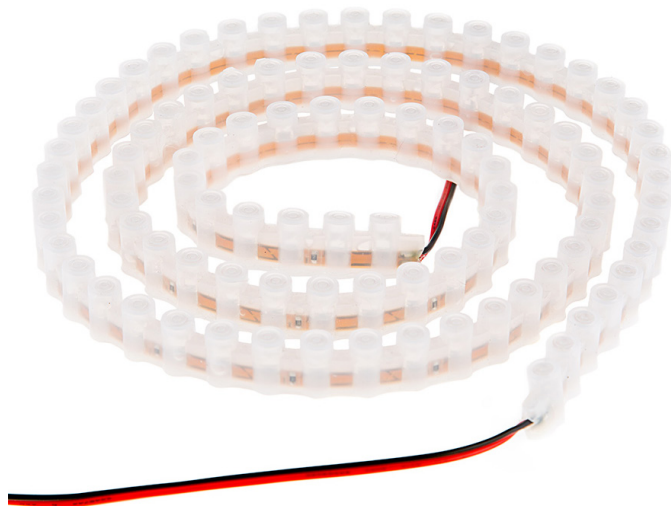

Single Color Outdoor Waterproof LED Flexible Light Strip

Part Number: WFLB-x96

Features

Features **5mm** wide view high powered LEDs delivering up to 269 lumens

12 VDC operating voltage

Rubber Encapsulated Strips, IP67 Waterproof

LED Light Strip features **cuttable 3-LED segments** for easy installation

80° optics improve visibility with wider area illumination

Applications include back lighting, task lighting, cove lighting, retail, sign illumination, under cabinet, display case, accent decor, and automotive accents

Standards and Certifications

Accessories

Remote Dimmers & Switches

Power Wires

Mounting Hardware

Power Supplies

General Product Specifications

Beam Angle	80 Degree	Type	Flexible Light Strip
LED Type	5mm	Color	8 Color Options
Voltage	9~14.8 VDC	Total Power Consumption	7.7 Watts
LEDs Per Segment	96	Polarity Sensitive	Yes
Lumens	269	Lifetime	10000hrs
IP Rating	Waterproof IP67	Strip Width	13.4mm
Current Draw	640mA	Strip Finish	White
LED Amount	96	Strip Length	1m

Dimensions