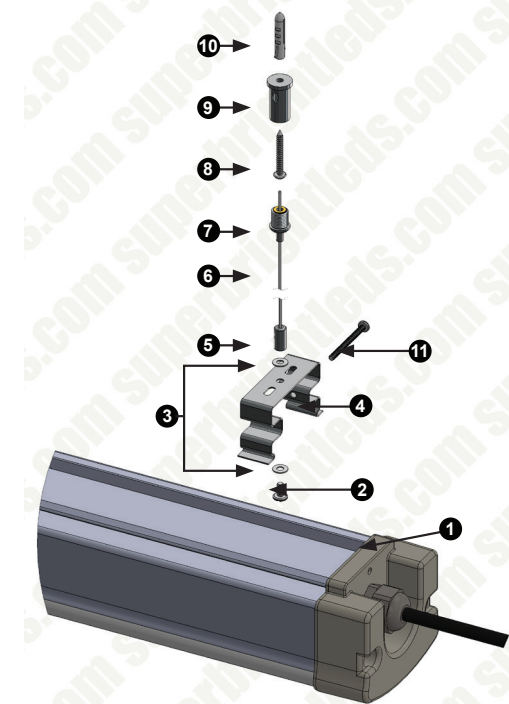

Linear Light Series

Industrial Linear LED Light Fixture

Project Name _____

Date _____

Type _____

Industrial LED Light

Linear LED lights are the heavy-duty, super-bright alternatives to traditional tube light fixtures. Perfect for commercial lighting, warehouse lighting, garage lighting, shop lighting, parking garage lighting, and more, the low-bay LED lights have powerful LEDs and high lumen outputs. These durable, weatherproof LED light fixtures consume much less energy than metal-halide (MH) fixtures. And with a life expectancy of 50,000 hours, the linear LED lights reduce costly repairs, disposal fees, and the need for replacements.

Specifications

TPLF-NW2-30	
Intensity	2700 lumen
Operating Voltage Range	100-277 VAC
Beam Angle	180 degree
LED Type	2835 SMD
Number of LEDs	180 LEDs
Color Temperature	4700K
CRI	84 CRI
Operating Temperature	-4 ~ 113°F (-20 ~ 45 °C)
Total Power Consumption	31.5 Watts
IP Rating	IP65
Warranty	5 year

TPLF-NW4-50	
Intensity	4500 lumen
Operating Voltage Range	100-277 VAC
Beam Angle	180 degree
LED Type	2835 SMD
Number of LEDs	288 LEDs
Color Temperature	4700K
CRI	86 CRI
Operating Temperature	-4 ~ 113°F (-20 ~ 45 °C)
Total Power Consumption	55 Watts
IP Rating	IP65
Warranty	5 year

Assembly Instructions

TPLF-HKO

1	LED Tri-Proof Light
2	M4 x 8mm Screw
3	M4 Flat Washers
4	Mounting Bracket
5	Hanging Wire Nut
6	Hanging Wire
7	Hanging Wire Screw
8	M4 x 30mm Phillips Screw
9	Hanging Wire Mount
10	Plastic Anchor
11	M3.5 x 40mm Locking Screw