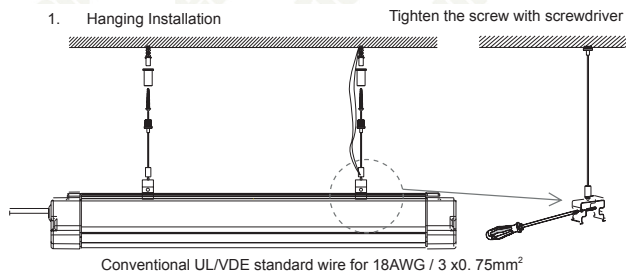

Conventional UL/VDE standard wire for 18AWG / 3 x 0.75mm²

Ordering Information

LED Product	Length	Watt
TPLF	NW4 - Natural White, 4ft	30 - watts
	NW2 - Natural White, 2ft	50 - watts

Color Temp	Lumens
4700K	2700 lumen
4700K	4500 lumen

Mounting Options
TPLF-HKO - Hanging Kit

Rev Date: V1 03/02/2016

superbrightleds.com

US: <https://www.superbrightleds.com/cat/led-linear-lighting/>

commercial-sales@superbrightleds.com

T 314.743.3067