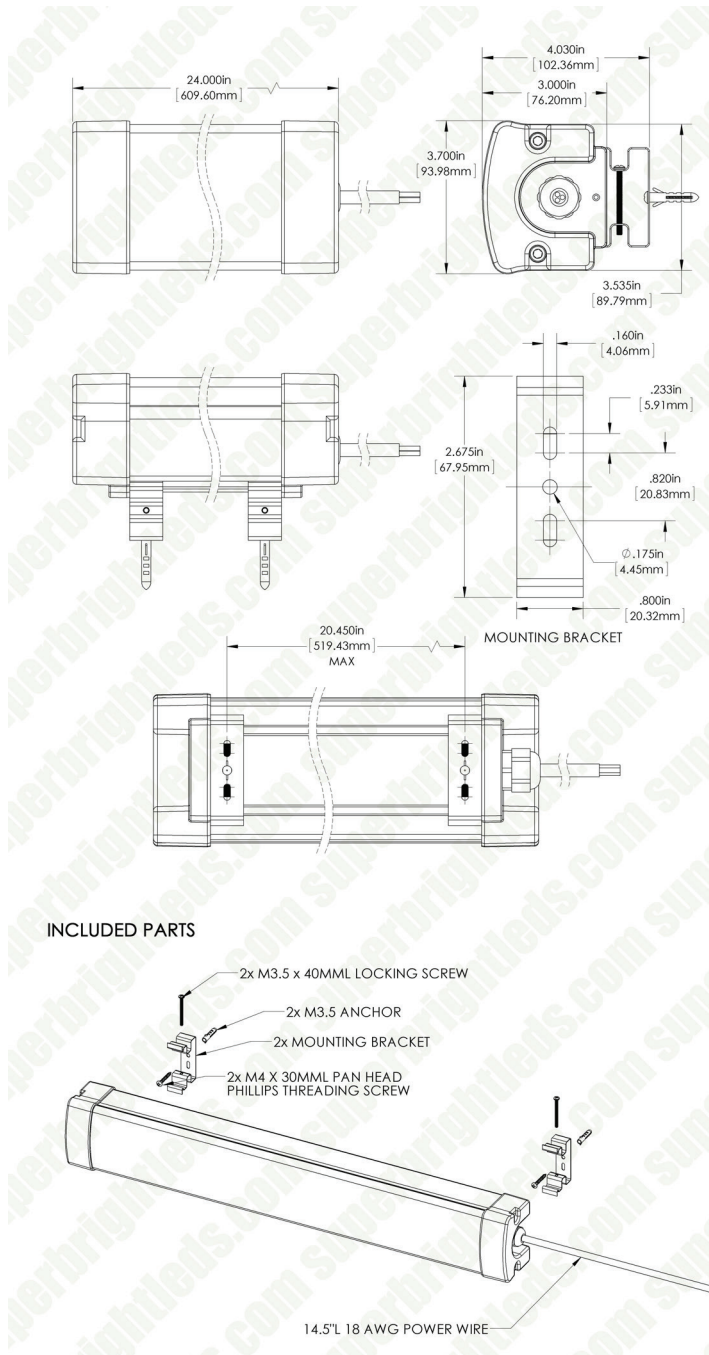

Assembly Instructions

TPLF-HKO

1	LED Tri-Proof Light
2	M4 x 8mm Screw
3	M4 Flat Washers
4	Mounting Bracket
5	Hanging Wire Nut
6	Hanging Wire
7	Hanging Wire Screw
8	M4 x 30mm Phillips Screw
9	Hanging Wire Mount
10	Plastic Anchor
11	M3.5 x 40mm Locking Screw

Conventional UL/VDE standard wire for 18AWG / 3 x 0.75mm²

Ordering Information

LED Product	Length	Watt
TPLF	NW4 - Natural White, 4ft	30 - watts
	NW2 - Natural White, 2ft	50 - watts

Color Temp	Lumens
4700K	2700 lumen
4700K	4500 lumen

Mounting Options
TPLF-HKO - Hanging Kit

Rev Date: V1 03/02/2016

superbrightleds.com

US: <https://www.superbrightleds.com/cat/led-linear-lighting/>

commercial-sales@superbrightleds.com

T 314.743.3067

Linear Light Series - Industrial Linear LED Light Fixture

Dimensional Drawing

TPLF-NW2-30

TPLF-NW4-50

Rev Date: V1 03/02/2016

superbrightleds.com

US: <https://www.superbrightleds.com/cat/led-linear-lighting/>

commercial-sales@superbrightleds.com

T 314.743.3067