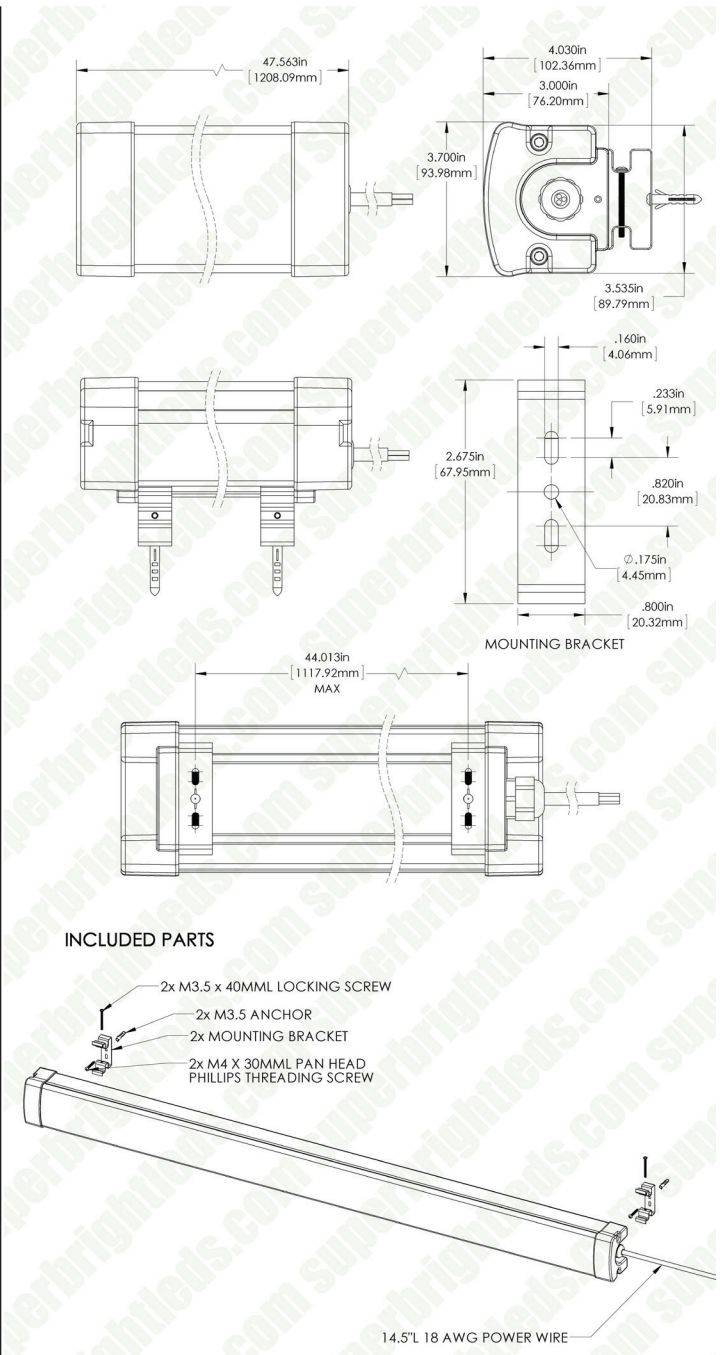

Assembly Instructions

TPLF-HKO

1	LED Tri-Proof Light
2	M4 x 8mm Screw
3	M4 Flat Washers
4	Mounting Bracket
5	Hanging Wire Nut
6	Hanging Wire
7	Hanging Wire Screw
8	M4 x 30mm Phillips Screw
9	Hanging Wire Mount
10	Plastic Anchor
11	M3.5 x 40mm Locking Screw

Conventional UL/VDE standard wire for 18AWG / 3 x 0.75mm²

Ordering Information

LED Product	Length	Watt
TPLF	NW4 - Natural White, 4ft	30 - watts
	NW2 - Natural White, 2ft	50 - watts

Color Temp	Lumens
4700K	2700 lumen
4700K	4500 lumen

Mounting Options
TPLF-HKO - Hanging Kit

Rev Date: V1 03/02/2016

superbrightleds.com

US: <https://www.superbrightleds.com/cat/led-linear-lighting/>

commercial-sales@superbrightleds.com

T 314.743.3067

Linear Light Series - Industrial Linear LED Light Fixture

Dimensional Drawing

TPLF-NW2-30

TPLF-NW4-50

Rev Date: V1 03/02/2016

superbrightleds.com

US: <https://www.superbrightleds.com/cat/led-linear-lighting/>

commercial-sales@superbrightleds.com

T 314.743.3067