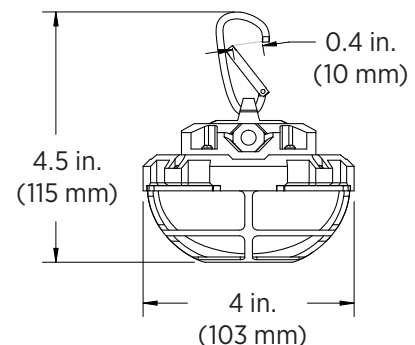

### Mechanical

- Aluminum and polycarbonate construction
- Yellow power cord for increased visibility and safety
- Construction grade integrated LED lamp, cord, and plug for easy powering and mobility
- 5 lamps per string, which can be linked up to 6 strings while maintaining waterproof connection
- Aluminum carabiner on each lamp for quick mounting
- Operating temperature of -4°-113° F (-20°-45° C)
- IP65 rated

### Electrical

- 120 VAC input with 1-15P plug
- Linkable up to 6 strings

### Dimensions