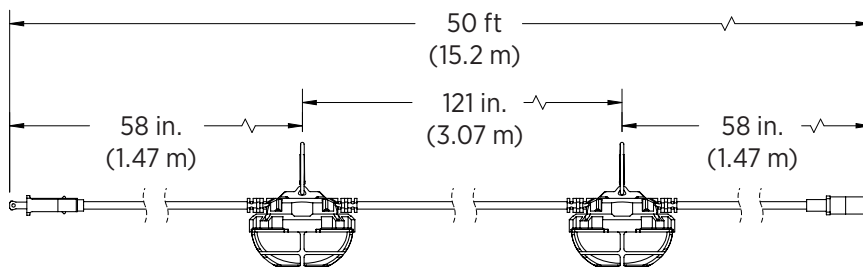

### Mechanical

- Aluminum and polycarbonate construction
- Yellow power cord for increased visibility and safety
- Construction grade integrated LED lamp, cord, and plug for easy powering and mobility
- 5 lamps per string, which can be linked up to 6 strings while maintaining waterproof connection
- Aluminum carabiner on each lamp for quick mounting
- Operating temperature of -4°-113° F (-20°-45° C)
- IP65 rated

### Electrical

- 120 VAC input with 1-15P plug
- Linkable up to 6 strings

### Dimensions