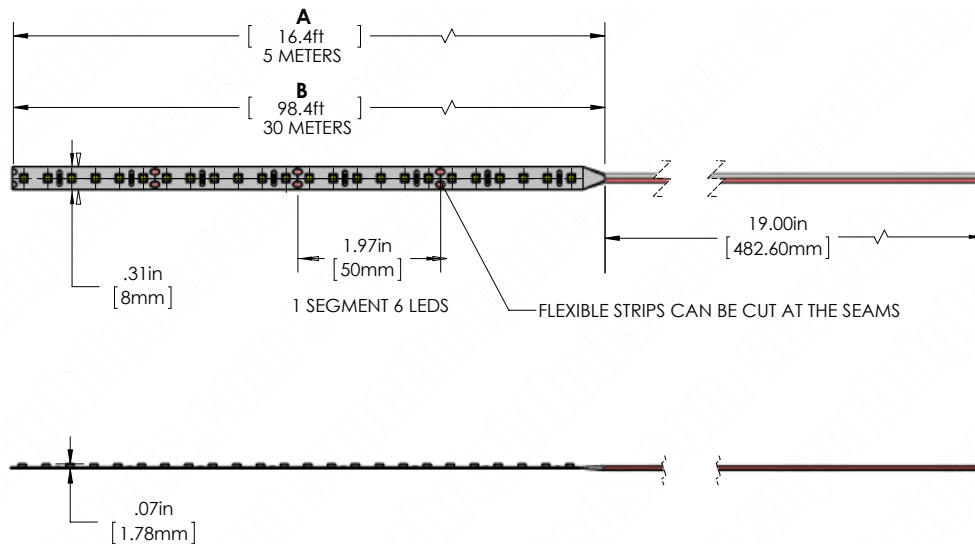

Single Color LED Flexible Light Strip

Part Number: STN-x-B6A-08CxM-24V

Features

Features **3528** high powered LEDs

24 VDC operating voltage

LED Light Strip features **adhesive backing** & **cuttable 6-LED segments** for easy installation

Beam Angle	120 Degree	Color	13 Color Options
LED Type	3528 SMD	LED Lifetime	50000 Hours
Voltage	24 VDC	Strip Width	8mm (0.31in)
LEDs Per Segment	6	Length	5m (16.4ft), 30m (98.4ft)
IP/Environmental Rating	Non-Weatherproof	LED Density	37 LEDs/ft.
Wire Length	508mm (20in)	CRI (white models)	80+

Product Specifications

Color Options	White LED Wavelength	Available Length [A]
STN-A24K80-B6A-08C5M-24V	2400 K	5m (16.4ft)
STN-A30K80-B6A-08CxM-24V	3000 K	5m (16.4ft), 30m (98.4ft)
STN-A40K80-B6A-08CxM-24V	4000 K	5m (16.4ft), 30m (98.4ft)
STN-A50K80-B6A-08CxM-24V	5000 K	5m (16.4ft), 30m (98.4ft)
STN-A65K80-B6A-08CxM-24V	6500 K	5m (16.4ft), 30m (98.4ft)
STN-BPIN-B6A-08CxM-24V	Pink	5m (16.4ft), 30m (98.4ft)
STN-BRED-B6A-08CxM-24V	Red	5m (16.4ft), 30m (98.4ft)
STN-BULV-B6A-08CxM-24V	UV (Blacklight)	5m (16.4ft), 30m (98.4ft)
STN-BPUR-B6A-08CxM-24V	Purple	5m (16.4ft), 30m (98.4ft)
STN-BYEL-B6A-08CxM-24V	Yellow	5m (16.4ft), 30m (98.4ft)
STN-BAMB-B6A-08CxM-24V	Amber	5m (16.4ft), 30m (98.4ft)
STN-BGRE-B6A-08CxM-24V	Green	5m (16.4ft), 30m (98.4ft)
STN-BBLU-B6A-08CxM-24V	Blue	5m (16.4ft), 30m (98.4ft)

Dimensions

Maximum Flexibility Precaution