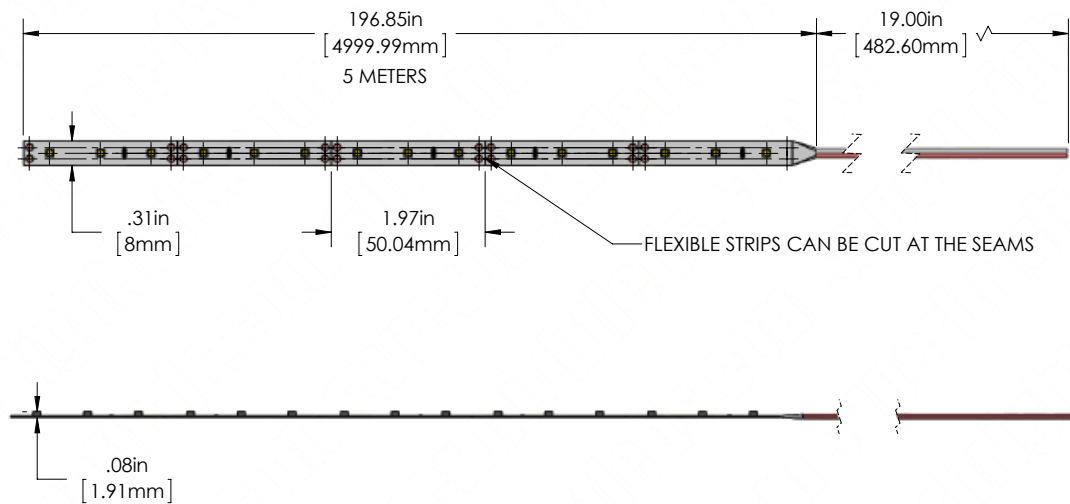

Single Color LED Flexible Light Strip

Part Number: STN-x-B3A-08C5M-12V

Features

Features **3528** high powered LEDs

12 VDC operating voltage

LED Light Strip features **adhesive backing** & **cuttable 3-LED segments** for easy installation

Standards and Certifications

Accessories

Remote Dimmers & Switches

Strip Connectors

Mounting Hardware & Extrusions

Power Supplies

General Product Specifications

Beam Angle	120 Degree	Color	13 Color Options
LED Type	3528 SMD	LED Lifetime	50000 Hours
Voltage	12 VDC	Strip Width	8mm (0.31in)
LEDs Per Segment	3	Length	5m (16.4ft), 30m (98.4ft)
IP/Environmental Rating	Non-Weatherproof	LED Density	36 LEDs/ft.
Wire Length	508mm (20in)	CRI (white models)	80+

Product Specifications

Color Options	White LED Wavelength	Available Length
STN-A24K80-B3A-08C5M-12V	2400 K	5m (16.4ft)
STN-A30K80-B3A-08C5M-12V	3000 K	5m (16.4ft)
STN-A40K80-B3A-08C5M-12V	4000 K	5m (16.4ft)
STN-A50K80-B3A-08C5M-12V	5000 K	5m (16.4ft)
STN-A65K80-B3A-08C5M-12V	6500 K	5m (16.4ft)
STN-BPIN-B3A-08C5M-12V	Pink	5m (16.4ft)
STN-BRED-B3A-08C5M-12V	Red	5m (16.4ft)
STN-BULV-B3A-08C5M-12V	UV (Blacklight)	5m (16.4ft)
STN-BPUR-B3A-08C5M-12V	Purple	5m (16.4ft)
STN-BYEL-B3A-08C5M-12V	Yellow	5m (16.4ft)
STN-BAMB-B3A-08C5M-12V	Amber	5m (16.4ft)
STN-BGRE-B3A-08C5M-12V	Green	5m (16.4ft)
STN-BBLU-B3A-08C5M-12V	Blue	5m (16.4ft)

Dimensions

Maximum Flexibility Precaution