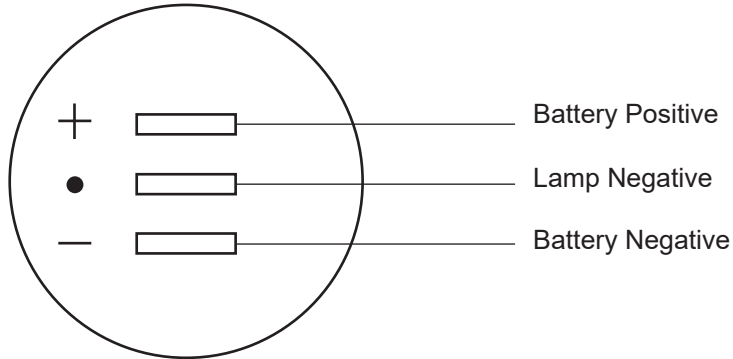

Important: Read all instructions prior to installation.

Digital Voltmeter and Ammeter

Wiring Diagram

Rear View

Rev Date: V0.1 03/06/2019

4400 Earth City Expy, St. Louis, MO 63045

866-590-3533

superbrightleds.com