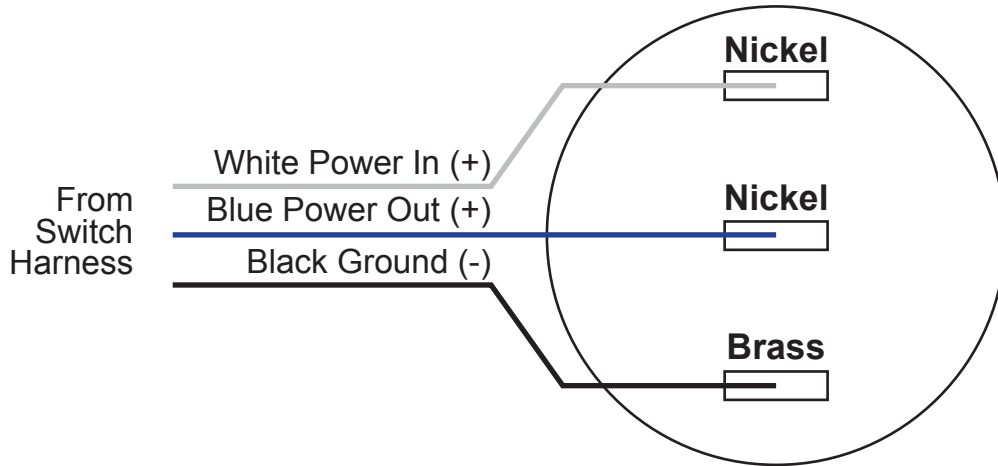

Replacing RRS-SPx with RS-x on LED Light Wiring Harness

RRS-SPx (Included Switch With Harness)

RS-x (Replacement Switch With Harness)