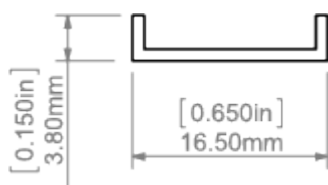

**PRODUCT DESCRIPTION**

Cover dedicated to obtaining a line of light in the SILER extrusion.

- Very good light diffusion

Fill empty fields

Product nr.	
Fixture type	
Company	
Job name	
Date	

**TECHNICAL SPECIFICATION**

Material	PC
Available length	39.4", 78.75"
UV resistance	no

**TECHNICAL DRAWING**

**RELATED EXTRUSIONS**

SILER Extrusion  
Ref:  
B9325ANODA