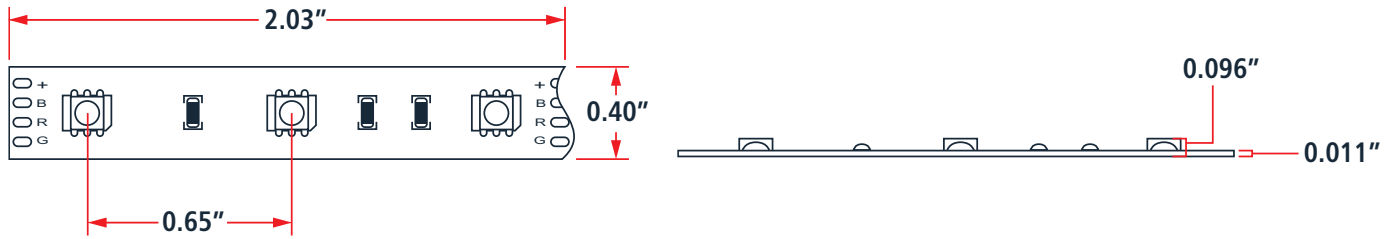

Strip Interconnects

Mounting Hardware & Extrusions

Power Supplies

Product Specifications

Beam Angle	180 Degree	Wavelength	470~626 nm
LED Type	5050 SMD	Color	RGB
Voltage	9~14.8 VDC	Life Span	≥40,000 Hrs
LEDs Per Segment	3	Lumens Per Foot	244
Lumens (Max)	4020	MCD Per Foot	38,972
Water Resistance	Non-Weatherproof	Strip Width	10.15mm
Lumens Per LED	13.4	Wire Length	9 inches
MCD Per LED	2132	Strip Finish Options	Copper / White / Black
Polarized	Yes	Strip Length Options	0.5m / 1m / 5m
Type	Flexible Light Strips		

Dimensions

Maximum Flexibility Precaution