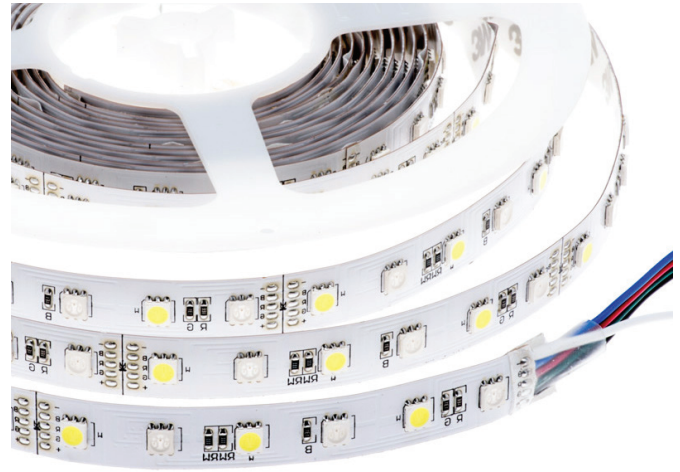

# Color Changing Indoor RGB + White LED Flexible Light Strip

Part Number: NFLS-RGBW300X3-WHT

## Features

Features 5050SMD high powered RGB+White LEDs delivering up to **4,350 lumens**

12 VDC operating voltage

Available in RGB+ Natural White or RGB+ Warm White

LED Light Strip features **adhesive backing** & **cuttable 6-LED segments** for easy installation

**180° optics** improve visibility with wider area illumination

Applications include back lighting, task lighting, cove lighting, retail, sign illumination, under cabinet, display case, accent decor, and automotive accents

## Product Specifications

Beam Angle	180 Degree	Color	RGB+ Natural or Warm White
LED Type	5050 SMD	Lumens Per Foot	265
Voltage	11~14.8 VDC	MCD Per Foot	42,170
LEDs Per Segment	6	Strip Width	14mm
Lumens (Max)	4350	Wire Length	18 inches
Water Resistance	Non-Weatherproof	Strip Finish	White
Lumens Per LED	9 RGB / 20 White	Strip Length	5m
MCD Per LED	1400 RGB / 3200 White		
Polarity Sensitive	Yes		
Type	Flexible Light Strips		