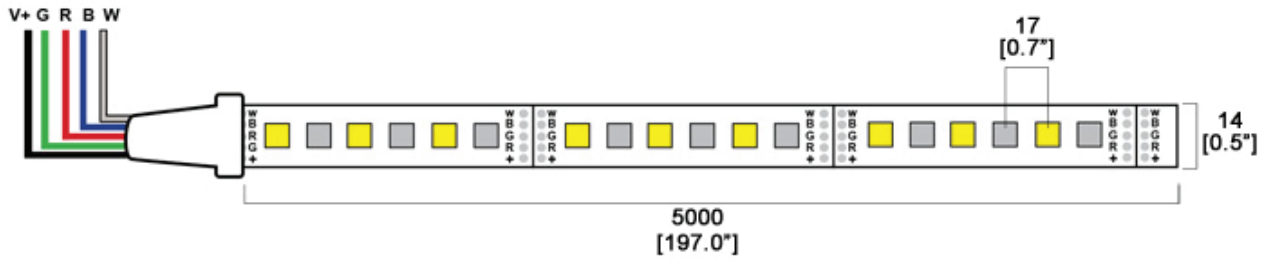

## Product Specifications

Beam Angle	180 Degree	Color	RGB+ Natural or Warm White
LED Type	5050 SMD	Lumens Per Foot	265
Voltage	11~14.8 VDC	MCD Per Foot	42,170
LEDs Per Segment	6	Strip Width	14mm
Lumens (Max)	4350	Wire Length	18 inches
Water Resistance	Non-Weatherproof	Strip Finish	White
Lumens Per LED	9 RGB / 20 White	Strip Length	5m
MCD Per LED	1400 RGB / 3200 White		
Polarity Sensitive	Yes		
Type	Flexible Light Strips		

## Dimensions