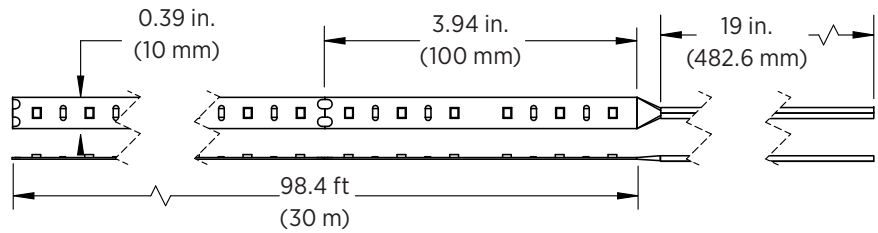

FAMILY / CATEGORY / COLOR			LED TYPE / SEGMENT		IP RATING	SIZE / DENSITY / VOLTAGE			
STN	B	RED	C	6	A	10	B	5M	24V
Strip Type	Strip Type	Color	LED Type	LED/Segment	IP Rating	Strip Width	Density	Length	Voltage
STN: Non-weatherproof	B: Single Color	BLU: Blue GRN: Green RED: Red	C: 2835	6: 6 LED/seg	A: IP20	10: 10 mm	B: 60 LEDs/m	30M: 98.4 ft (30 m)	24V: 24 V

SPECIFICATIONS

Model	STN-Bx-C6A-10B30M-24V
Power Consumption	354 W (total for 30 m)
Current Draw	150 mA /ft
Brightness	310 lm/ft
Efficacy	86 lm/W
Beam Angle	120°
Max Run	49.2 ft (15 m)

T 866.811.5550

F 314.972.6202

STN-x-C6A-10B30M-24V

49.2 ft (15 m) max run

Note: The strip height for all strips shown is 0.06 in. (1.5 mm).

STRIP FLEXIBILITY

Bends less than 15mm will damage circuit traces and void warranty.

Bending strips at sharp angles will damage circuit traces and void warranty.