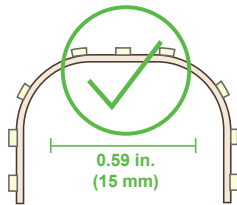

FAMILY / CATEGORY / COLOR			LED TYPE / SEGMENT		IP RATING	SIZE / DENSITY / VOLTAGE			
STN	B	RED	C	6	A	10	B	5M	24V
Strip Type	Strip Type	Color	LED Type	LED/Segment	IP Rating	Strip Width	Density	Length	Voltage
STN: Non-weatherproof	B: Single Color	BLU: Blue GRN: Green RED: Red	C: 2835	6: 6 LED/seg	A: IP20	10: 10 mm	B: 60 LEDs/m	30M: 98.4 ft (30 m)	24V: 24 V

SPECIFICATIONS

Model	STN-Bx-C6A-10B30M-24V
Power Consumption	354 W (total for 30 m)
Current Draw	150 mA /ft
Brightness	310 lm/ft
Efficacy	86 lm/W
Beam Angle	120°
Max Run	49.2 ft (15 m)

T 866.811.5550

F 314.972.6202

STN-x-C6A-10B30M-24V

49.2 ft (15 m) max run

Note: The strip height for all strips shown is 0.06 in. (1.5 mm).

STRIP FLEXIBILITY

Bends less than 15mm will damage circuit traces and void warranty.

Bending strips at sharp angles will damage circuit traces and void warranty.