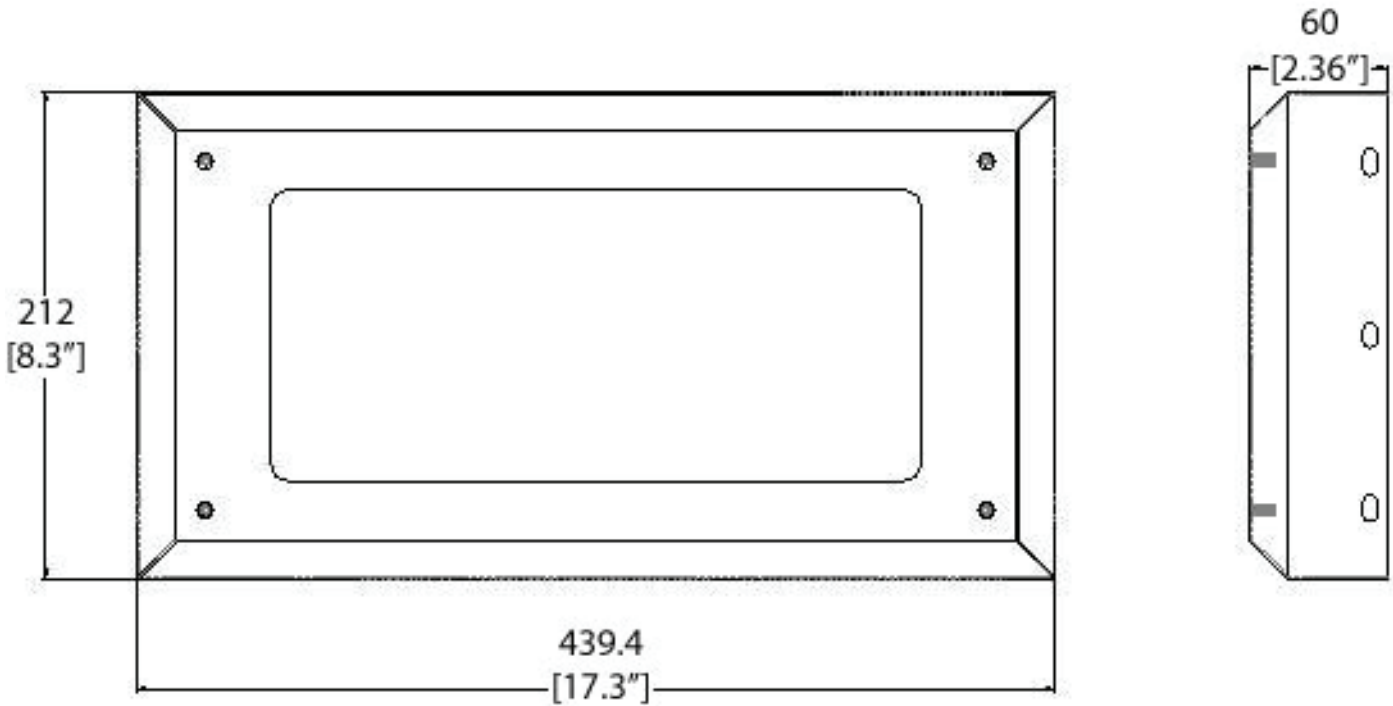

## Product Specifications

Beam Angle	120 Degree	Color	7-Band
Color Temperature	6500 K	Input Frequency	50~60Hz
LED Amount	144 LEDs	LED Wattage	432 Watts
Operating Temperature	-20~40 °C	Type	Fixture/Grow Light
Total Power Consumption	310 Watts	Wavelength	380~730nm
Volts	100~265 VAC	Dimensions	17.3" x 8.35" x 2.36"
Wire Length	72in	Life Span	≥35,000 Hrs
Fixture Material	Aluminum Alloy		

## Dimensions