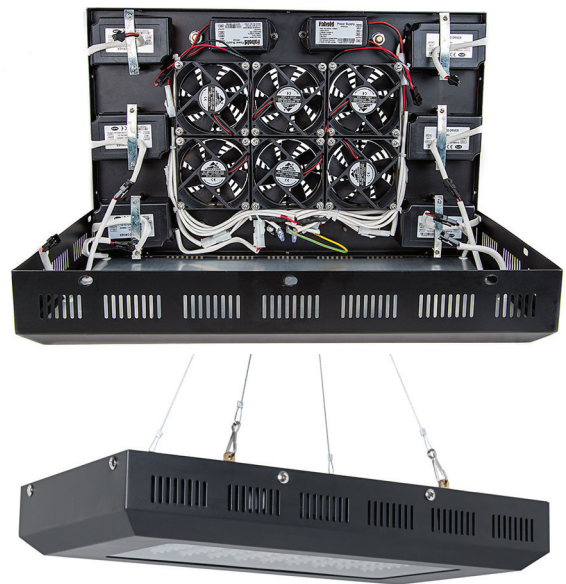

# Rectangular Panel Full Spectrum LED Grow Light - 432W Equivalent

Part Number: GLB-310W-7B

## Features

Features **144 x 3 high power LEDs** ideal for growing healthy plants indoors

100~265 VAC operation with 310 True Watts

**7-band spectrum:** Red, Blue, Orange, White, IR, & UV LEDs

**Includes** built in 120mm replaceable cooling fan, LED drivers, and 6' grounded power cord & wire hanging kit

Designed to stimulate plant growth by emitting an **electromagnetic 7-band spectrum** ideal for photosynthesis:

- 660nm - Deep Red for Chlorophyll A
- 630nm - Bright Red for Chlorophyll B
- 460nm - Bright Blue for Chlorophyll B
- 430nm - Deep Blue for Chlorophyll
- 390nm - UV Light + 850-IR for Vigor and Mold Prevention
- 10k - White Spectrum for Explosive Growth

## Product Specifications

Beam Angle	120 Degree	Color	7-Band
Color Temperature	6500 K	Input Frequency	50~60Hz
LED Amount	144 LEDs	LED Wattage	432 Watts
Operating Temperature	-20~40 °C	Type	Fixture/Grow Light
Total Power Consumption	310 Watts	Wavelength	380~730nm
Volts	100~265 VAC	Dimensions	17.3" x 8.35" x 2.36"
Wire Length	72in	Life Span	≥35,000 Hrs
Fixture Material	Aluminum Alloy		