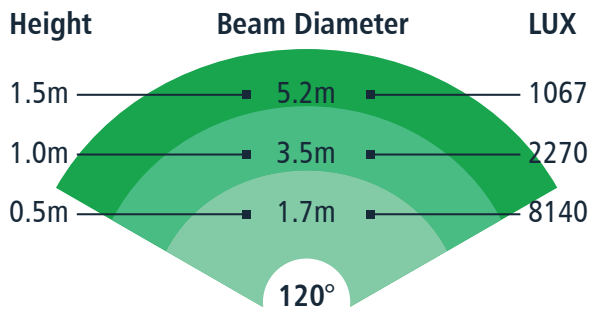

## Features

Features **144 x 3 high power LEDs** ideal for growing healthy plants indoors

100~265 VAC operation with 310 True Watts

**7-band spectrum:** Red, Blue, Orange, White, IR, & UV LEDs

**Includes** built in 120mm replaceable cooling fan, LED drivers, and 6' grounded power cord & wire hanging kit

Designed to stimulate plant growth by emitting an **electromagnetic 7-band spectrum** ideal for photosynthesis:

- 660nm - Deep Red for Chlorophyll A
- 630nm - Bright Red for Chlorophyll B
- 460nm - Bright Blue for Chlorophyll B
- 430nm - Deep Blue for Chlorophyll
- 390nm - UV Light + 850-IR for Vigor and Mold Prevention
- 10k - White Spectrum for Explosive Growth

## Product Specifications

Beam Angle	120 Degree	Color	7-Band
Color Temperature	6500 K	Input Frequency	50~60Hz
LED Amount	144 LEDs	LED Wattage	432 Watts
Operating Temperature	-20~40 °C	Type	Fixture/Grow Light
Total Power Consumption	310 Watts	Wavelength	380~730nm
Volts	100~265 VAC	Dimensions	17.3" x 8.35" x 2.36"
Wire Length	72in	Life Span	≥35,000 Hrs
Fixture Material	Aluminum Alloy		

## Dimensions