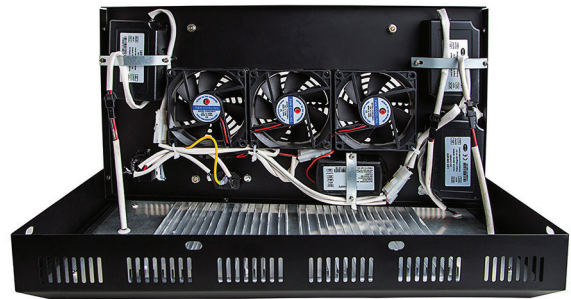

Rectangular Panel Full Spectrum LED Grow Light - 300W Equivalent

Part Number: GLB-170W-7B

Features

Features **100 x 3 high power LEDs** ideal for growing healthy plants indoors

100~265 VAC operation with 170 True Watts

7-band spectrum: Red, Blue, Orange, White, IR, & UV LEDs

Includes built in 120mm replaceable cooling fan, LED drivers, and 6' grounded power cord & wire hanging kit

Designed to stimulate plant growth by emitting an **electromagnetic 7-band spectrum** ideal for photosynthesis:

- 660nm - Deep Red for Chlorophyll A
- 630nm - Bright Red for Chlorophyll B
- 460nm - Bright Blue for Chlorophyll B
- 430nm - Deep Blue for Chlorophyll
- 390nm - UV Light + 850-IR for Vigor and Mold Prevention
- 10k - White Spectrum for Explosive Growth

Product Specifications

Beam Angle	120 Degree	Color	7-Band
Color Temperature	6500 K	Input Frequency	50~60Hz
LED Amount	100 LEDs	LED Wattage	300 Watts
Operating Temperature	-20~40 °C	Type	Fixture/Grow Light
Total Power Consumption	170 Watts	Wavelength	380~730nm
Volts	100~265 VAC	Dimensions	17.4" x 11.06" x 2.76"
Wire Length	72in	Life Span	≥35,000 Hrs
Fixture Material	Aluminum Alloy		