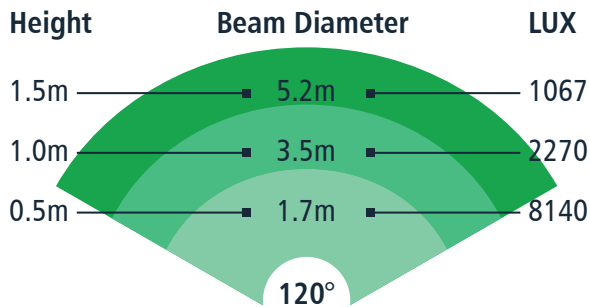

Rectangular Panel Full Spectrum LED Grow Light - 300W Equivalent

Part Number: GLB-170W-7B

Features

Features **100 x 3 high power LEDs** ideal for growing healthy plants indoors

100~265 VAC operation with 170 True Watts

7-band spectrum: Red, Blue, Orange, White, IR, & UV LEDs

Includes built in 120mm replaceable cooling fan, LED drivers, and 6' grounded power cord & wire hanging kit

Designed to stimulate plant growth by emitting an **electromagnetic 7-band spectrum** ideal for photosynthesis:

Product Specifications

Beam Angle	120 Degree	Color	7-Band
Color Temperature	6500 K	Input Frequency	50~60Hz
LED Amount	100 LEDs	LED Wattage	300 Watts
Operating Temperature	-20~40 °C	Type	Fixture/Grow Light
Total Power Consumption	170 Watts	Wavelength	380~730nm
Volts	100~265 VAC	Dimensions	17.4" x 11.06" x 2.76"
Wire Length	72in	Life Span	≥35,000 Hrs
Fixture Material	Aluminum Alloy		

Lux & Par Value

Distance	Lux (meter/lx)	PAR Value (meter/ μ -mol/m ² ·s)
0.3 Meters	10100	540
0.6 Meters	3300	170
0.9 Meters	1650	83

Dimensions

Available In Other Sizes

Full Spectrum UFO LED Grow Light - 135W Equivalent
Part Number: GLB-84W-7B