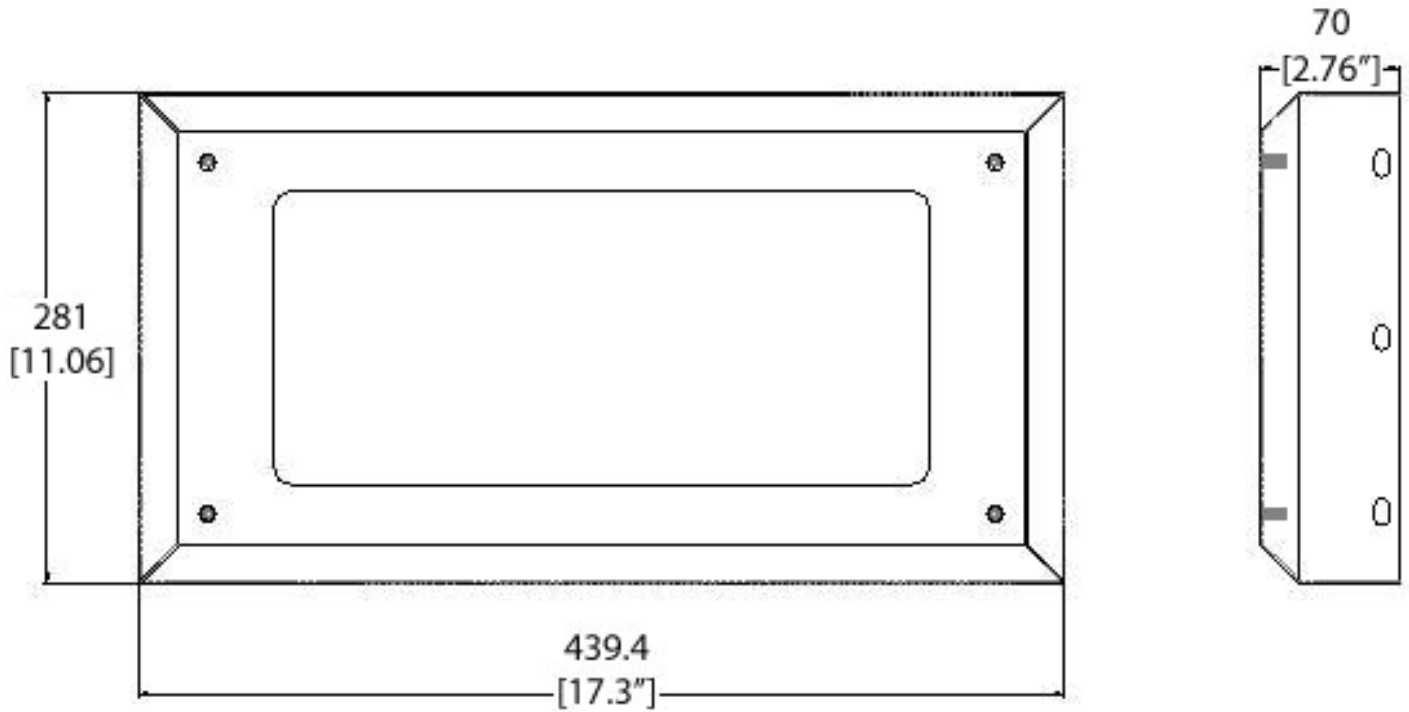

Product Specifications

Beam Angle	120 Degree	Color	7-Band
Color Temperature	6500 K	Input Frequency	50~60Hz
LED Amount	100 LEDs	LED Wattage	300 Watts
Operating Temperature	-20~40 °C	Type	Fixture/Grow Light
Total Power Consumption	170 Watts	Wavelength	380~730nm
Volts	100~265 VAC	Dimensions	17.4" x 11.06" x 2.76"
Wire Length	72in	Life Span	≥35,000 Hrs
Fixture Material	Aluminum Alloy		

Lux & Par Value

Distance	Lux (meter/lx)	PAR Value (meter/ μ -mol/m ² ·s)
0.3 Meters	10100	540
0.6 Meters	3300	170
0.9 Meters	1650	83

Dimensions

Available In Other Sizes

Full Spectrum UFO LED Grow Light - 135W Equivalent
Part Number: GLB-84W-7B