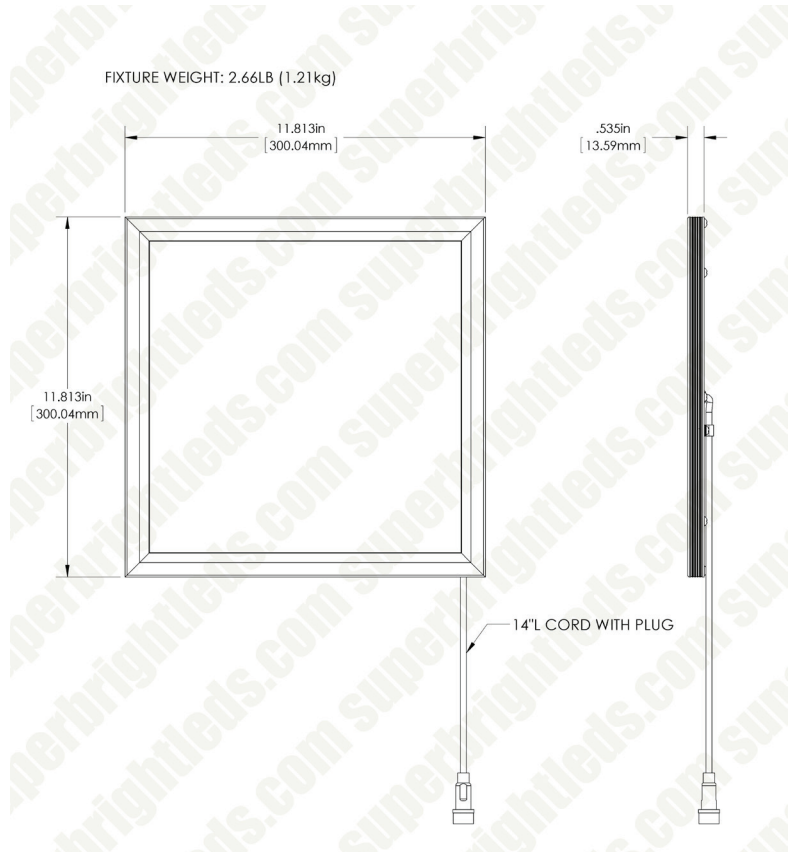

Even-Glow LED Panel Light Fixture

Light Panel Series

This 12-volt Even-Glow® LED light panel is designed for cargo trailers, toy haulers, enclosed trailers, mobile trailer shops, food trucks, RVs, boats, tiny house trailers, and solar lighting systems. The 1' x 1' panel light is also great for under-cabinet lighting, workbench lighting, and general room lighting. With Even-Glow® technology and an optical diffuser, the LED panel light delivers a smooth, flawless wall of illumination without visible bulbs or hot spots. Using 196 enhanced 2835 SMD LEDs, this panel light emits 3,000 lumens of natural white illumination. The LED light is capable of being driven at 35 watts but typically consumes just 32 watts of power. This energy-efficient LED panel operates within a wide 12-18 VDC range, has a sturdy aluminum alloy frame with white finish, and is designed to last 3 times longer than fluorescent panels. Includes a constant-current driver with plug-and-play barrel connector for easy connection to a CPS power supply.

Specifications

EG-CP-NW11-12V	
Input Voltage	12-18 VDC
Input Power	32 Watts
Input Current @ 120V	2360mA
Lumens	3000 lm
Color Temperature	3800K
CRI	81
Temperature Range	-4° - 113° F (-20° - 45°C)
Dimensions	L23.625" x W11.813" x H.535" (60 x 30 x 1.36cm)
Weight	3 lbs 6oz (1.54kg)
Warranty	2 years

INCLUDED PARTS

EG-CP-NW11-12V (Printed Panel Part Number)
 LP-NW3030-35-12V (Even-Glow Light Fixture)

Dimensional Drawings

LPD-40K14-40-x

Ordering Information

LED Product	Specification	Size	Wattage
EG - Even-Glow Product Line	CP - Custom Print	NW11 - Natural White, 1ft. x 1ft.	12V - 12 Volts DC