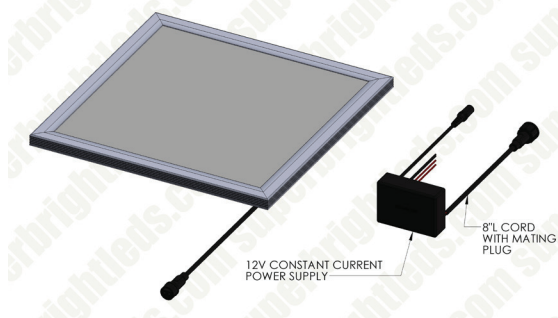

Even-Glow LED Panel Light Fixture

Light Panel Series

This 12-volt Even-Glow® LED light panel is designed for cargo trailers, toy haulers, enclosed trailers, mobile trailer shops, food trucks, RVs, boats, tiny house trailers, and solar lighting systems. The 1' x 1' panel light is also great for under-cabinet lighting, workbench lighting, and general room lighting. With Even-Glow® technology and an optical diffuser, the LED panel light delivers a smooth, flawless wall of illumination without visible bulbs or hot spots. Using 196 enhanced 2835 SMD LEDs, this panel light emits 3,000 lumens of natural white illumination. The LED light is capable of being driven at 35 watts but typically consumes just 32 watts of power. This energy-efficient LED panel operates within a wide 12-18 VDC range, has a sturdy aluminum alloy frame with white finish, and is designed to last 3 times longer than fluorescent panels. Includes a constant-current driver with plug-and-play barrel connector for easy connection to a CPS power supply.

Specifications

EG-CP-NW11-12V	
Input Voltage	12-18 VDC
Input Power	32 Watts
Input Current @ 120V	2360mA
Lumens	3000 lm
Color Temperature	3800K
CRI	81
Temperature Range	-4° - 113° F (-20° - 45°C)
Dimensions	L23.625" x W11.813" x H.535" (60 x 30 x 1.36cm)
Weight	3 lbs 6oz (1.54kg)
Warranty	2 years

INCLUDED PARTS

EG-CP-NW11-12V (Printed Panel Part Number)
 LP-NW3030-35-12V (Even-Glow Light Fixture)

Dimensional Drawings

LPD-40K14-40-x

Ordering Information

LED Product	Specification	Size	Wattage
EG - Even-Glow Product Line	CP - Custom Print	NW11 - Natural White, 1ft. x 1ft.	12V - 12 Volts DC