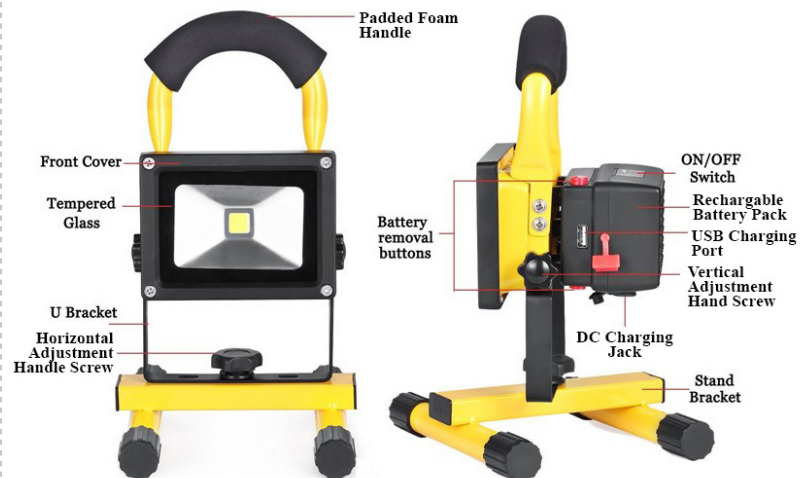

Important: Read all instructions prior to installation.

Rechargeable LED Flood Light with Detachable Battery and Phone Charging USB Port

Included Parts

BWLD-10W

- 1 - LED Flood Light
- 1 - Rechargeable Battery
- 1 - AC/DC Power Adapter
- 1 - Car Charger Adapter

Optional Accessories

- 1 - Replacement Rechargeable Battery

Specifications

BWLD-10W	
Total Power Consumption	10 Watts
Operating Voltage Range	100~240 VAC / 12~24 VDC
Beam Angle	120 degree
Materials	Aluminum, plastic, glass
Battery Life	4~12hrs
Color Temperature	4000 K
CRI	80
Operating Temperature	-22~113°F (-30~45 °C)
IP Rating	IP65 (IP20 with battery)
LED Lifetime	5,000 Hours
Fixture Weight	1 lbs 14 oz (.85Kg)
Standards and Certifications	CE / RoHS
Warranty	2 Years

Intensity to Battery Life Gauge

Intensity	Battery Life
25% Light	13 Hours
50% Light	6 Hours
75% Light	4 Hours
100% Light	2.5 Hours
Flash Mode	N/A

Battery Capacity Indicator

- Charging:** Charger indicator LED turns red
- Fully Charged:** Charger indicator LED turns to green
- Working:** one indicator LED turns off with every 20% battery decrease
- *The USB output can recharge a mobile phone, tablet, PC, etc. Battery must be charged or plugged in.**