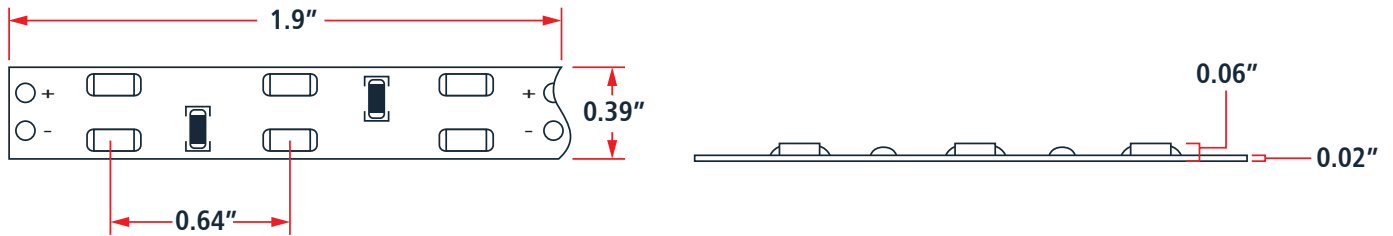

Single Color Indoor Double Row Side Emitting LED Flexible Light Strip

Part Number: 2SNFLS-W120-WHT

Features

Features **335SMD** side emitting LEDs delivering up to 157 lumens per foot

12 VDC operation

Available in cool, natural, & warm white color options

LED Light Strip features **adhesive backing** & **cuttable 3-LED segments** for easy installation

120° optics improve visibility with wider area illumination

Applications include back lighting, task lighting, cove lighting, retail, sign illumination, under cabinet, display case, accent decor, and automotive accents

Accessories

Remote Dimmers & Switches

Strip Interconnects

Mounting Hardware & Extrusions

Power Supplies

General Product Specifications

Beam Angle	120 Degree	Color	Cool, Natural, & Warm White
IP Rating	Non-Weatherproof	LED Amount	120
LED Type	335 SMD	LEDs Per Segment	6
Strip Length	39.3m	Strip Width	10mm
Lumens	514	Type	Flexible Light Strip
Operating Voltage Range	9~14.8 VDC	Wire Length	17.5 inch
Polarity Sensitive	Yes	Lifetime	≥30,000 Hrs

Dimensions

Maximum Flexibility Precaution